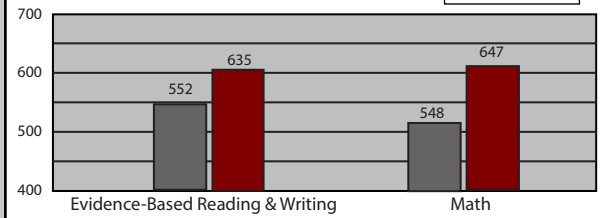

Class of 2020 SAT Mean Scores

Class of 2020 ACT

	CHS	State
English	27.9	23.4
Math	27.6	23.2
Reading	28.2	24.3
Science	27.1	23.4
Composite	27.8	23.7